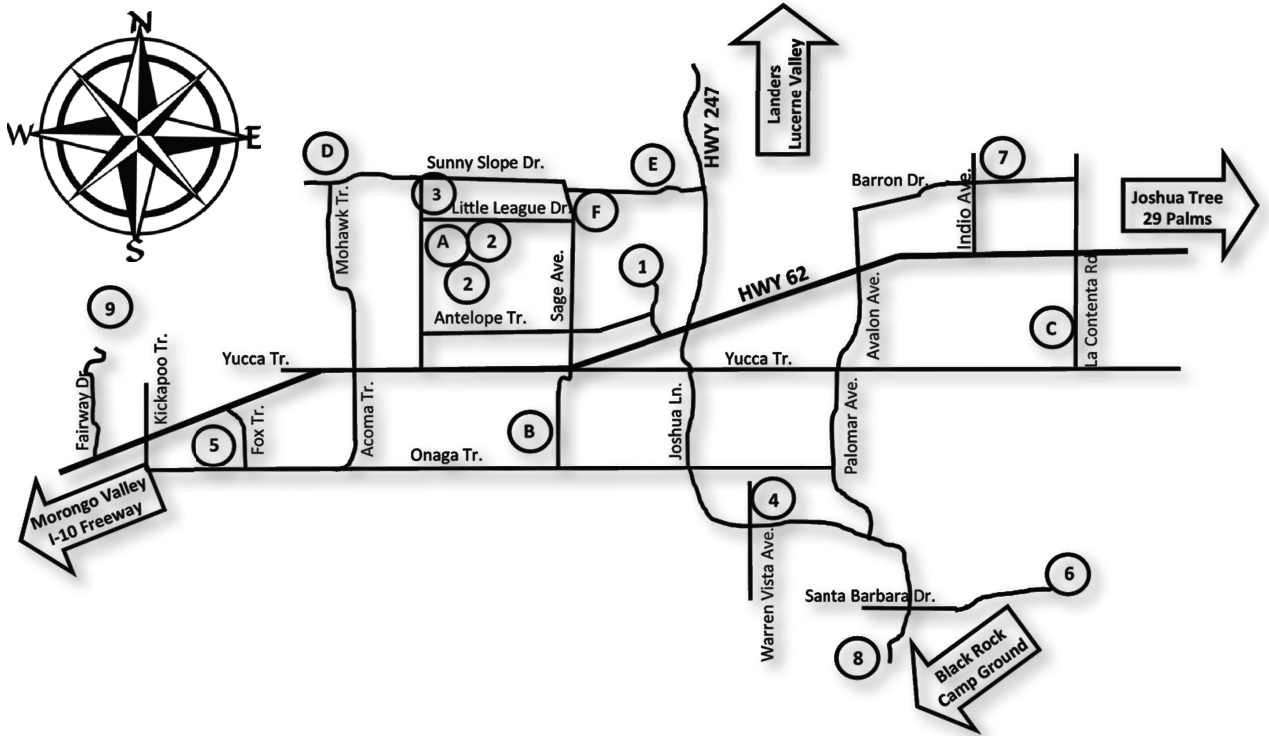

PARK MAP & FACILITIES

		Basketball (half court)	Basketball (full court)	Barbeque	Pickleball Court	Covered Picnic Area	Dog Park	Drinking Fountains	Grass Area	Hiking Trail	Horseshoe Pits	Meeting Facilities	Playground Equipment	Restrooms	Flat Track	Skate Park	Soccer Field	Softball Field	Tee-Ball Field	Tennis Courts	Volleyball Courts	
1	Yucca Valley Community Center Complex (Museum, Senior Center, Town Hall)		✓			✓		✓	✓			✓	✓	✓		✓	✓	✓				✓
2	Brehm Park I/Little League Park 56525 Little League Drive					✓			✓					✓			✓	✓				
3	Brehm Park II 56525 Little League Drive			✓		✓			✓				✓	✓			✓					
4	Essig Park 8490 Warren Vista					✓	✓		✓				✓	✓								
5	Jacobs Park 55680 Onaga Trail	✓		✓	✓	✓		✓				✓	✓	✓						✓	✓	
6	Machris Park 59100 Santa Barbara Drive	✓		✓		✓		✓	✓			✓	✓	✓					✓			
7	Paradise Park 58938 Barron Drive			✓	✓	✓		✓	✓			✓	✓	✓								
8/9	South Park (North of JTNP Black Rock) North Park (North of Fairway Dr.)									✓				✓								

Other Facilities:

- A. Boys and Girls Club
- B. Yucca Valley High School
- C. La Contenta Middle School
- A. Living Hope Church
- B. Center for Healthy Generations
- C. Yucca Valley BMX